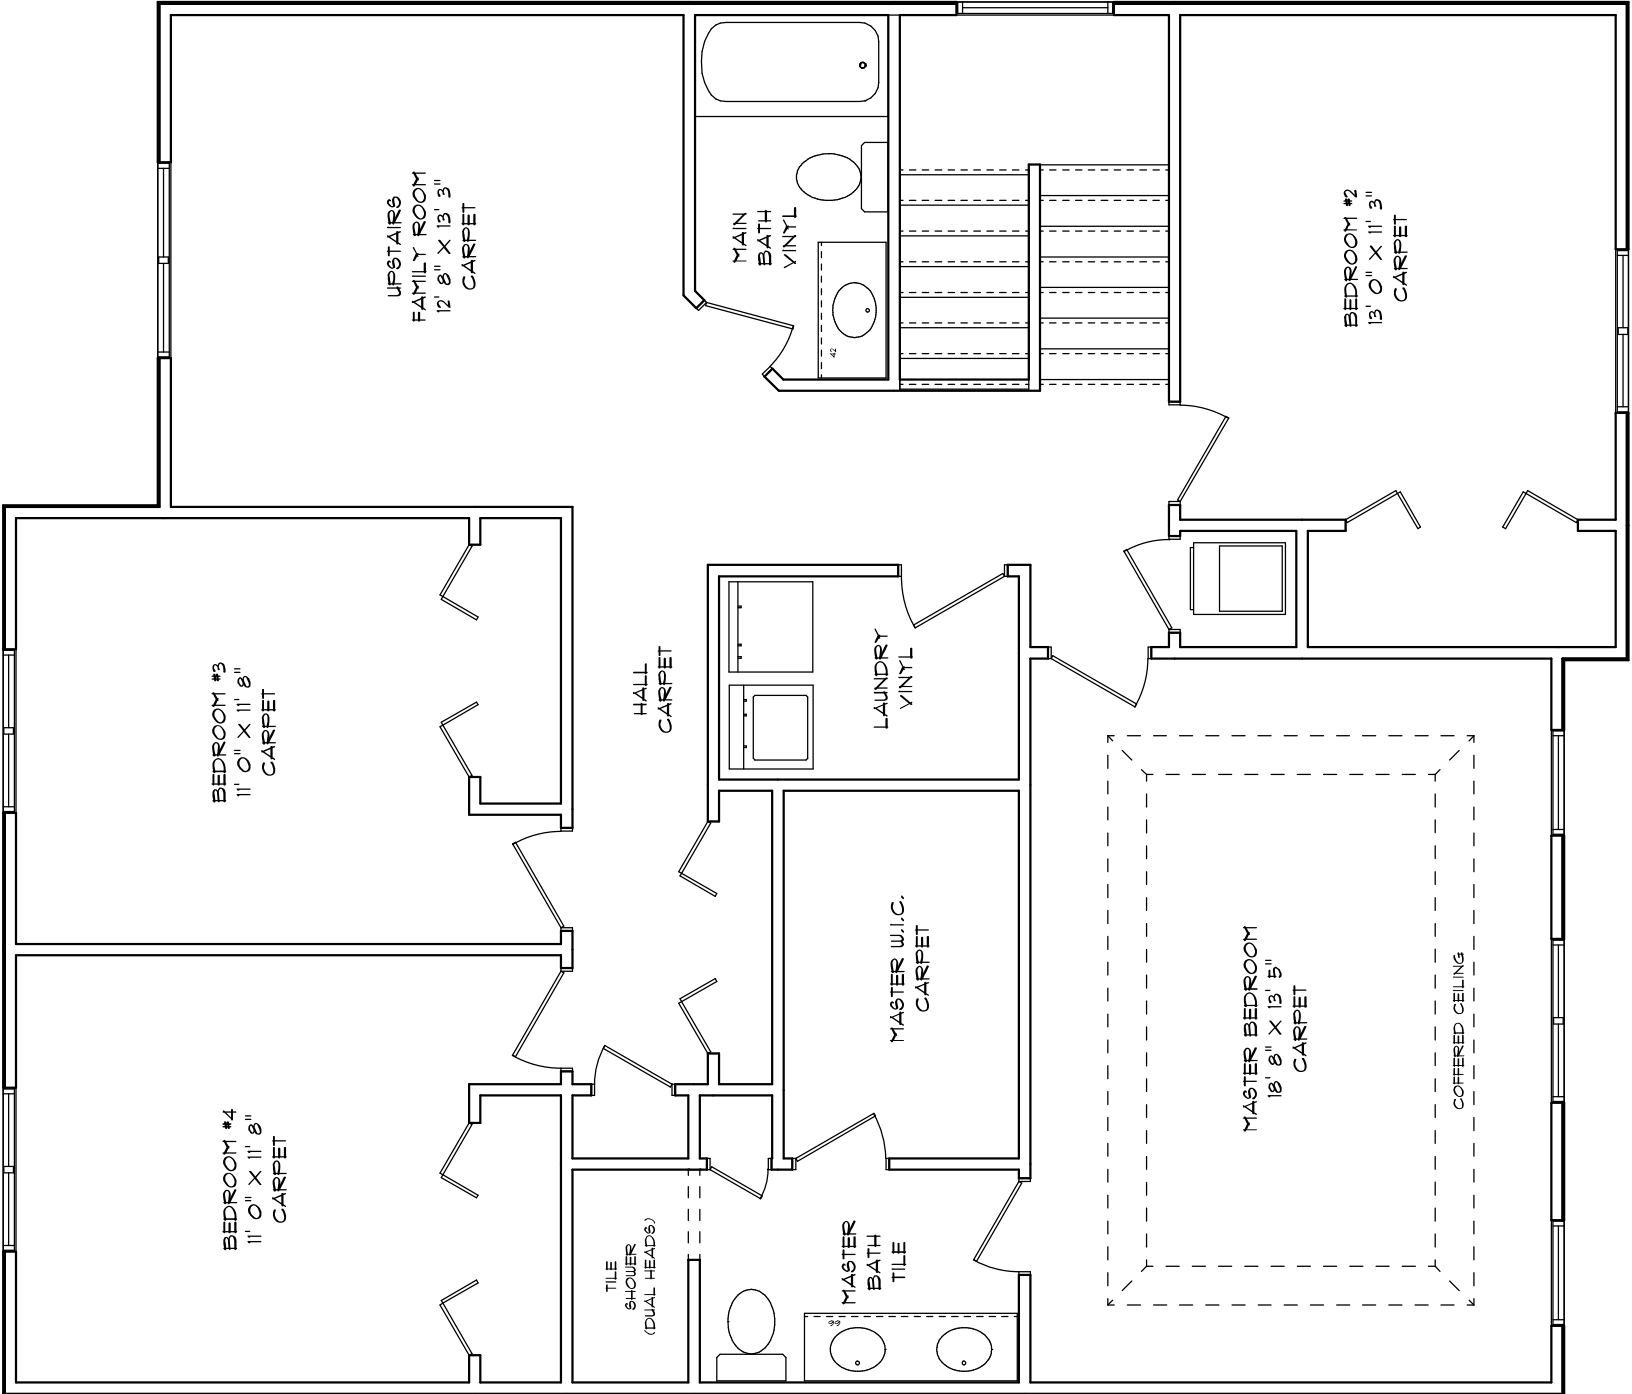

COVERED DECK

GREAT ROOM
15' 0" X 18' 6"
CARPET

STUDY
11' 0" X 11' 3"
CARPET

ENTRY & HALL
WOOD

COVERED PORCH

DINETTE
10' 6" X 13' 8"
WOOD

1/2 BATH
VINYL

MUD RM.
VINYL

3 STALL GARAGE

WALK-IN PANTRY
WOOD

KITCHEN
9' 9" X 13' 8"
WOOD

DB 21

DISH WASHER

9" EXT. TOP
48

24

BENCH & QUEEN

30

UPSTAIRS
FAMILY ROOM
12' 8" X 13' 3"
CARPET

MAIN
BATH
VINYL

BEDROOM #2
13' 0" X 11' 3"
CARPET

BEDROOM #3
11' 0" X 11' 8"
CARPET

HALL
CARPET

LAUNDRY
VINYL

BEDROOM #4
11' 0" X 11' 8"
CARPET

MASTER W.I.C.
CARPET

TILE
SHOWER
(DUAL HEADS)

MASTER
BATH
TILE

MASTER BEDROOM
18' 8" X 13' 5"
CARPET

COFFERED CEILING