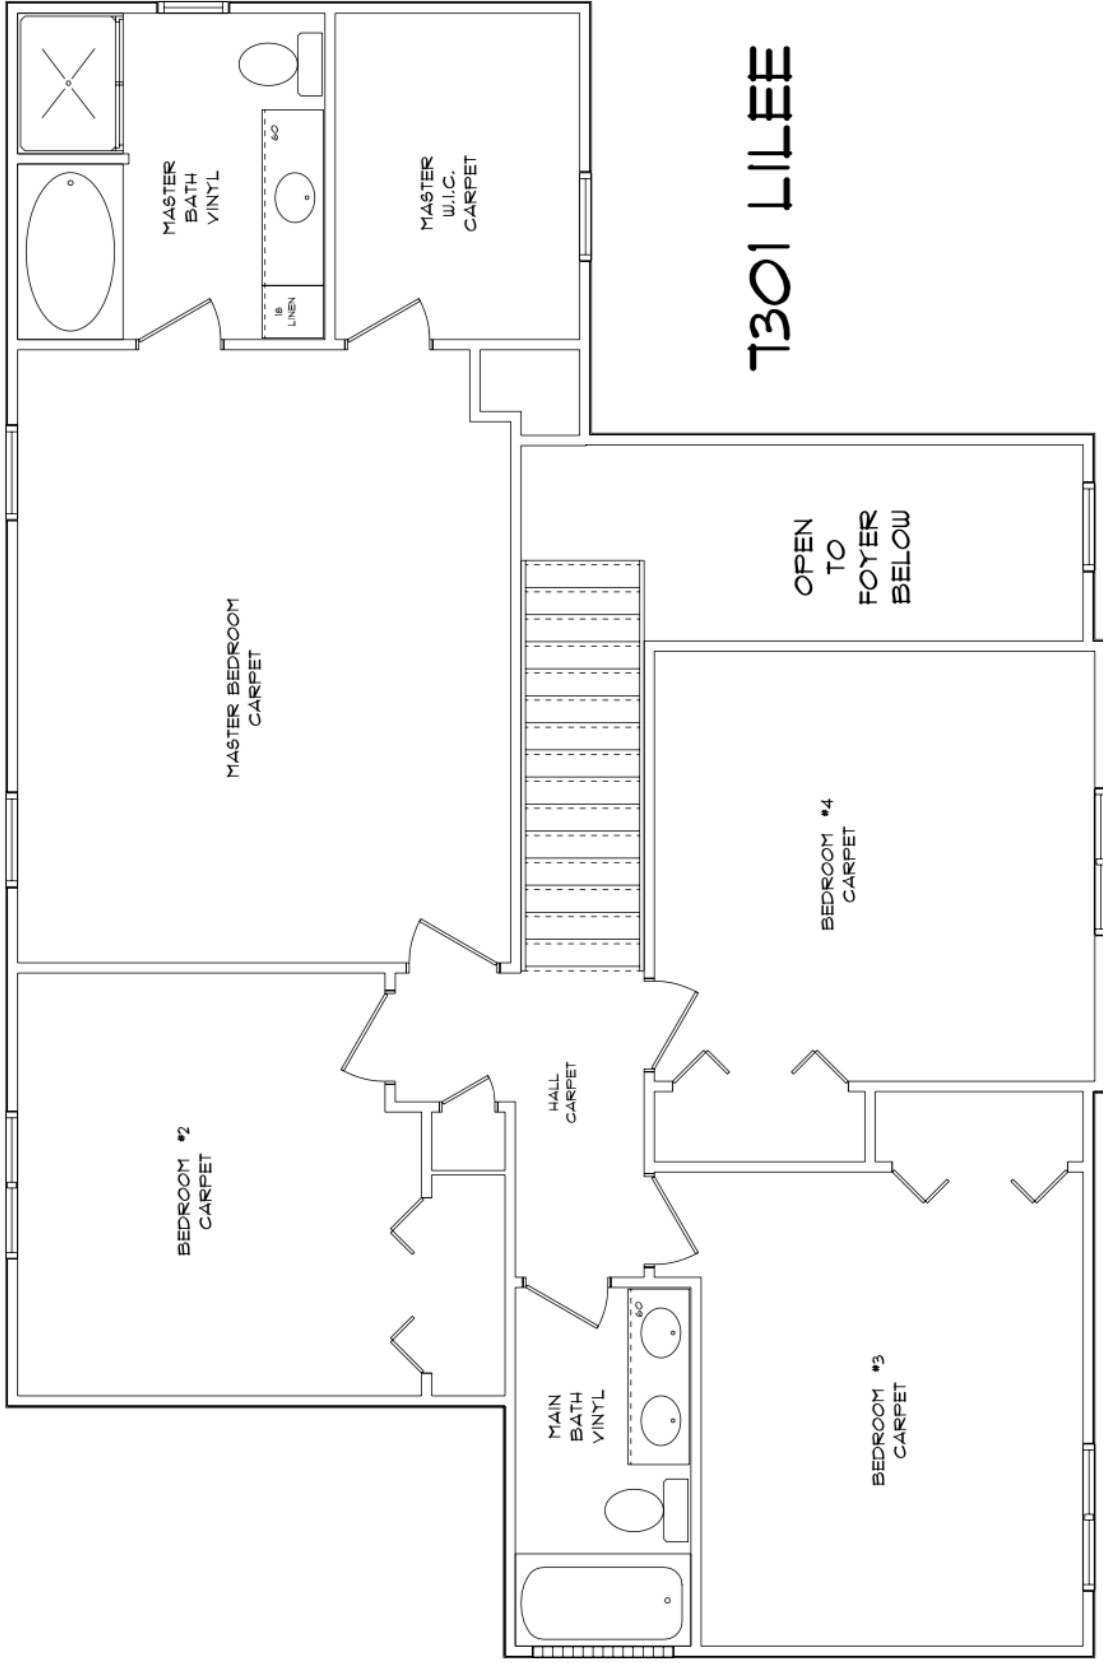

1301 LILEE

1301 LILEE

MASTER BATH VINYL

MASTER W.I.C. CARPET

MASTER BEDROOM CARPET

OPEN TO FOYER BELOW

BEDROOM #4 CARPET

BEDROOM #2 CARPET

HALL CARPET

BEDROOM #3 CARPET

MAIN BATH VINYL