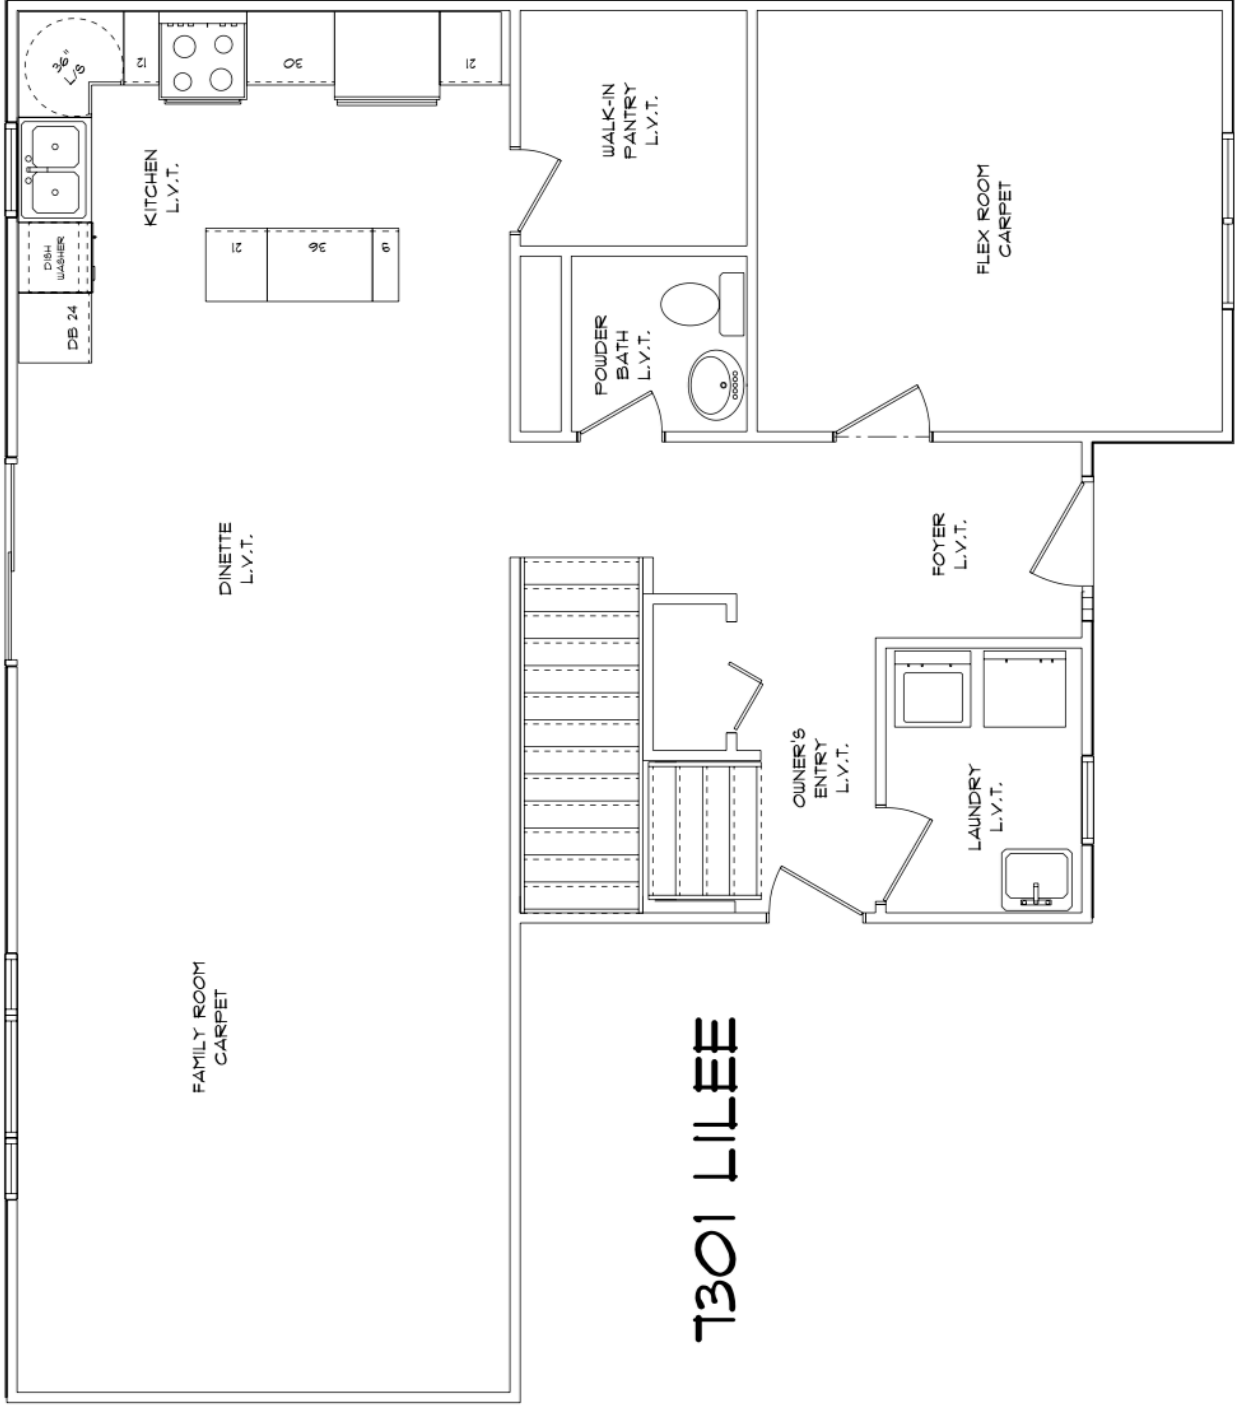

1301 LILEE

1301 LILEE

MASTER BATH VINYL

MASTER W.I.C. CARPET

MASTER BEDROOM CARPET

OPEN TO FOYER BELOW

BEDROOM #4 CARPET

BEDROOM #2 CARPET

HALL CARPET

BEDROOM #3 CARPET

MAIN BATH VINYL